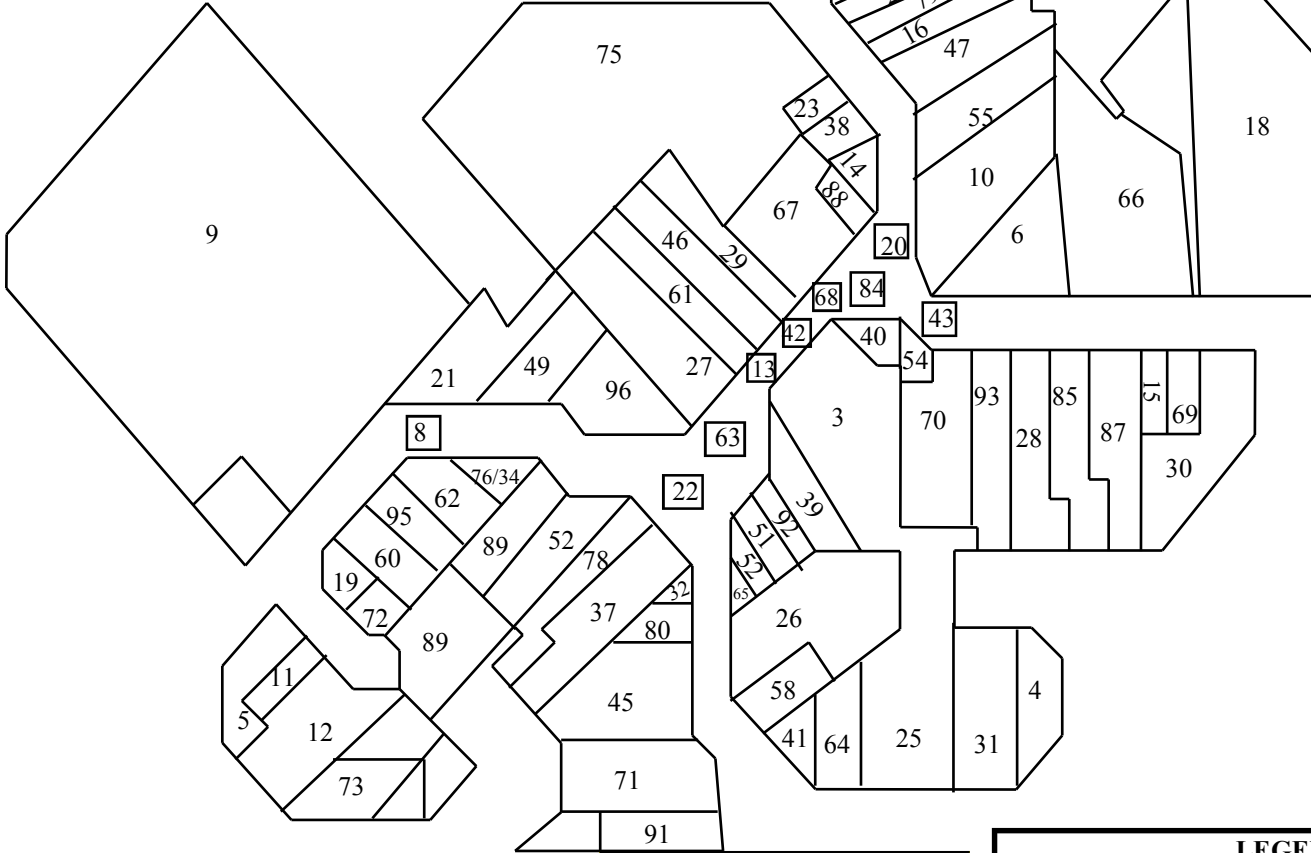

H. Hattie  
36

SEARS  
82

83

48

17  
86  
35  
44  
97  
50  
77  
24

MACY'S  
Men's, Kids,  
Home  
74  
57

33 81  
SAFeway  
56  
LONGS

Blockbuster  
7

57  
MACY'S

**LEGEND**

 Discount Store	 Warehouse Showroom
 Trad. Specialty Store	 Warehouse Clubs
 Category Killer	 Off-Price
 Supermarket	 Convenience Store
 Department Store	 Superstore

H. Hattie  
36

SEARS  
82

83

48

17  
86  
35  
44  
97  
50  
77  
24

MACY'S  
Men's, Kids,  
Home  
74  
57

3 81  
SAFEWAY  
56  
LONGS

Blockbuster  
7

57  
MACY'S

**LEGEND**

Discount Store	Warehouse Showroom
Trad. Specialty Store	Warehouse Clubs
Category Killer	Off-Price
Supermarket	Convenience Store
Department Store	Superstore